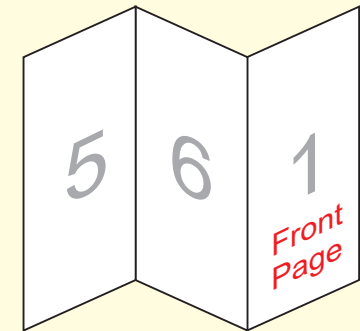

DL 6-page or A4 Trifold

Z-FOLD

Same dimensions for both spreads

Paper size = 210mm x 315mm
(Artwork size 216mm x 321mm including bleed)

BLEED = 3mm on all sides
If you want something to print right to the edge of the paper then please extend it beyond the edge by 3mm
(the red dotted line)

MARGINS = 3mm away from the edge
Please keep all elements (except bleed elements) 3mm away from the edge of the page **(the blue dotted line)**

210mm

Inside Spread

105mm

105mm

105mm

Outside Spread